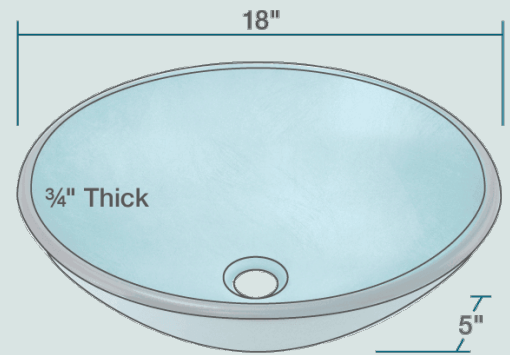

18" x 18" x 5"  
 Tempered Glass  
 Lifetime Warranty  
 Foil-Undertone Glass Sink