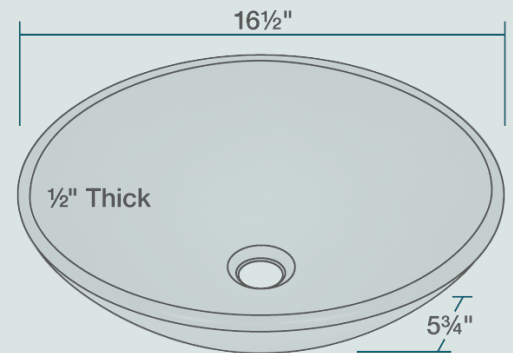

16 1/2" x 16 1/2" x 5 3/4"
 Tempered Glass
 Limited Lifetime Warranty
 Foil-Undertone Glass Sink

Accessories

*Accessories not included

UPC: 819084010023

Features

Vessel Installation	18" Minimum Cabinet Size	1/2" Thick	Tempered Glass	Limited Lifetime Warranty	One Bowl