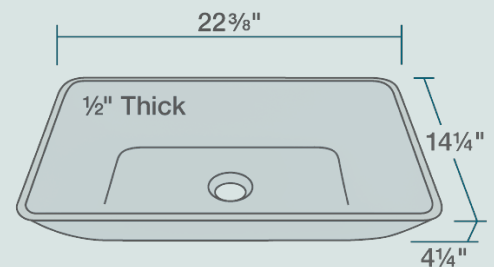

Accessories

*Accessories not included