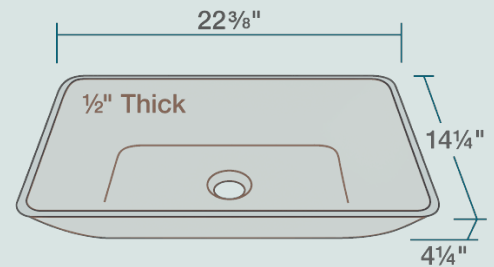

22 3/8" x 14 1/4" x 4 1/4"
 1/2" Thick Bowl
 Tempered Glass
 Lifetime Warranty
 Coral-Colored Glass Throughout

Accessories

*Accessories not included

Available Colors

Features

<p>Vessel Installation</p>	<p>24" Minimum Cabinet Size</p>	<p>1/2" Thick</p>	<p>Tempered Glass</p>	<p>Multiple Colors Available</p>	<p>Limited Lifetime Warranty</p>