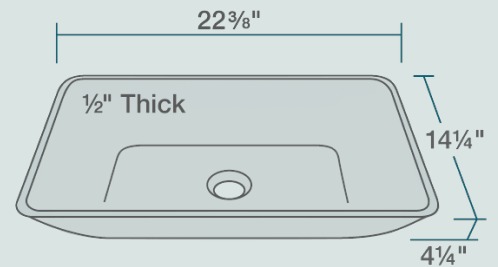

22 3/8" x 14 1/4" x 4 1/4"
 1/2" Thick Bowl
 Tempered Glass
 Limited Lifetime Warranty
 Crystal-Clear Glass Throughout

Accessories

*Accessories not included

Available Colors

Features

Vessel Installation	24" Minimum Cabinet Size	1/2" Thick	Tempered Glass	Multiple Colors Available	Limited Lifetime Warranty
One Bowl					