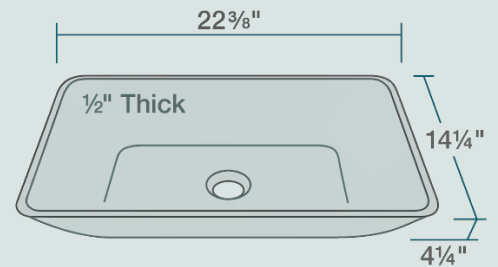

22 3/8" x 14 1/4" x 4 1/4"
 1/2" Thick Bowl
 Tempered Glass
 Limited Lifetime Warranty
 Turquoise-Colored Glass Throughout

Accessories

*Accessories not included

Available Colors

Features

Vessel Installation	24" Minimum Cabinet Size	1/2" Thick	Tempered Glass	Multiple Colors Available	Limited Lifetime Warranty
One Bowl					