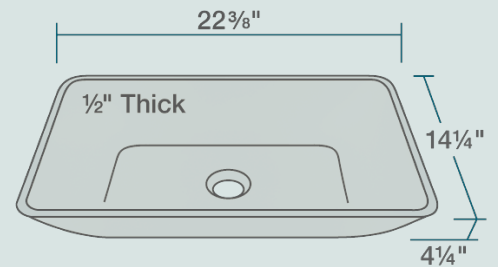

Accessories

*Accessories not included