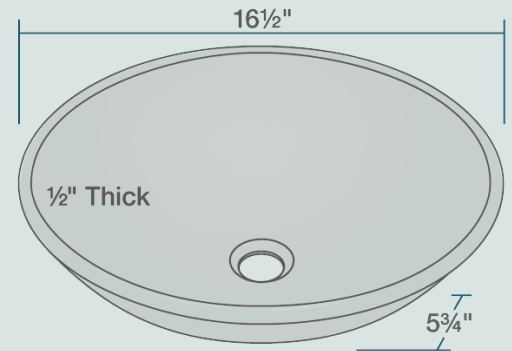

16 1/2" x 16 1/2" x 5 3/4"
 Tempered Glass
 Limited Lifetime Warranty
 Foil-Undertone Glass Sink

Accessories

*Accessories not included

UPC: 819084010092

Features

Vessel Installation	18" Minimum Cabinet Size	1/2" Thick	Tempered Glass	Limited Lifetime Warranty	One Bowl