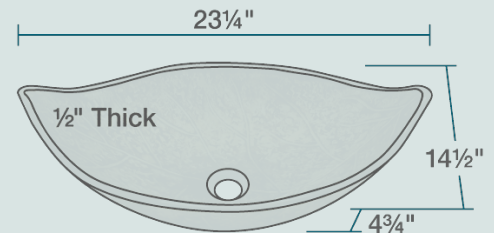

23 1/4" x 14 1/2" x 4 3/4"
 Tempered Glass
 Limited Lifetime Warranty
 Foil-Undertone Glass Sink

Accessories

*Accessories not included

UPC: 819084010115

Features

Vessel Installation	24" Minimum Cabinet Size	1/2" Thick	Tempered Glass	Limited Lifetime Warranty	One Bowl