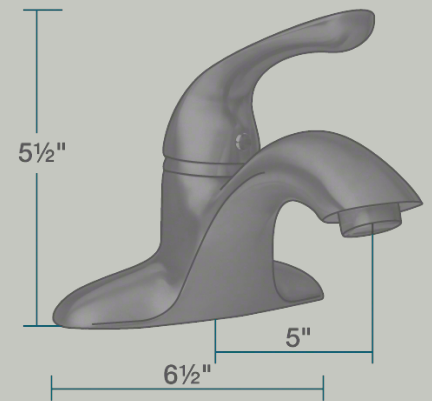

701-ABR Single Handle Bathroom Faucet

Bathroom Faucets

Our bathroom faucets come in an array of styles to compliment your home. Both centerset and widespread installation faucets are available in four distinct finishes. All of our faucets have solid brass waterway construction and ceramic cartridges, making for a faucet that will stand the test of time. One or two handled faucets are available to fit your personal preferences and style.

- 6 1/2" x 5" x 5 1/2"
- 3-Hole Installation
- 4" Centerset
- Ceramic Disc Cartridge
- Completely Pressure Tested
- Matching Pop-Up Drain Included
- ADA Approved
- Water Sense Certified
- Limited Lifetime Warranty
- Antique Bronze Finish