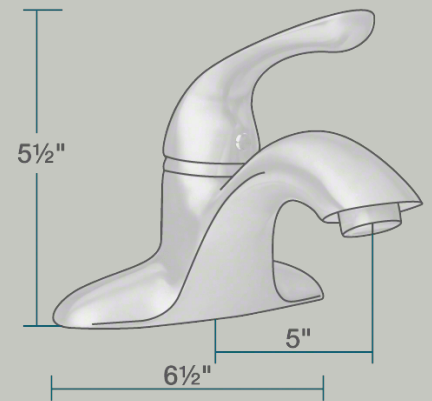

701-C Single Handle Bathroom Faucet

Bathroom Faucets

Our bathroom faucets come in an array of styles to compliment your home. Both centerset and widespread installation faucets are available in four distinct finishes. All of our faucets have solid brass waterway construction and ceramic cartridges, making for a faucet that will stand the test of time. One or two handled faucets are available to fit your personal preferences and style.

- 6 1/2" x 5" x 5 1/2"
- 3-Hole Installation
- 4" Centerset
- Ceramic Disc Cartridge
- Completely Pressure Tested
- Matching Pop-Up Drain Included
- ADA Approved
- Water Sense Certified
- Limited Lifetime Warranty
- Chrome Finish

Accessories

No Available Accessories

Available Finishes

Features

<p>3-Hole Installation</p>	<p>4" Centerset</p>	<p>Ceramic Disc Cartridge</p>	<p>Pressure Tested</p>	<p>Pop-Up Drain Included</p>	<p>ADA Compliant</p>
	<p>Limited Lifetime Warranty</p>	<p>Traditional</p>			