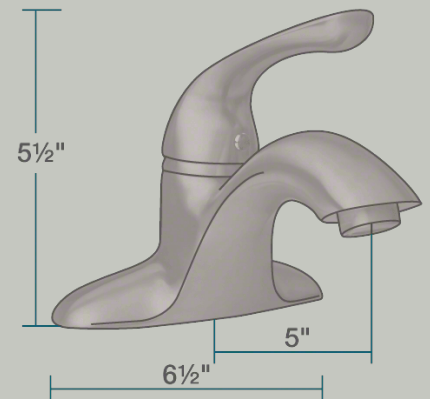

701-ORB Single Handle Bathroom Faucet

Bathroom Faucets

Our bathroom faucets come in an array of styles to compliment your home. Both centerset and widespread installation faucets are available in four distinct finishes. All of our faucets have solid brass waterway construction and ceramic cartridges, making for a faucet that will stand the test of time. One or two handled faucets are available to fit your personal preferences and style.

- 6 1/2" x 5" x 5 1/2"
- 3-Hole Installation
- 4" Centerset
- Ceramic Disc Cartridge
- Completely Pressure Tested
- Matching Pop-Up Drain Included
- ADA Approved
- Water Sense Certified
- Lifetime Warranty
- Oil-Rubbed-Bronze Finish