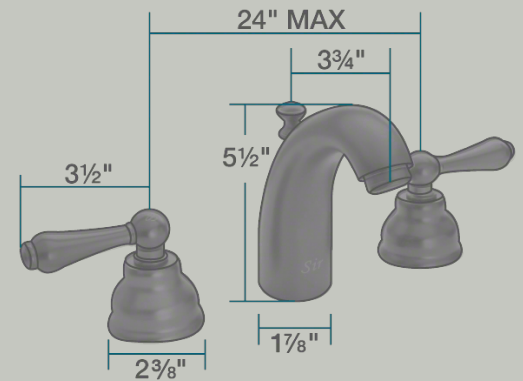

706-ABR Wide Spread Lavatory Faucet

Bathroom Faucets

Our bathroom faucets come in an array of styles to compliment your home. Both centerset and widespread installation faucets are available in four distinct finishes. All of our faucets have solid brass waterway construction and ceramic cartridges, making for a faucet that will stand the test of time. One or two handled faucets are available to fit your personal preferences and style.

- 1 7/8" x 3 3/4" x 5 1/2"
- 3-Hole Installation
- 8" - 24" Centerset
- 1/4-Turn Washerless Ceramic Cartridge
- Completely Pressure Tested
- Matching Pop-Up Drain Included
- ADA Approved
- Constructed of Lead-Free Materials
- Complies with NSF Standards
- SDWA Compliant
- Water Sense Certified
- cUPC Certified (Uniform Plumbing Code)
- Limited Lifetime Warranty
- Antique Bronze Finish

Accessories

No Available Accessories

Available Finishes

Features

<p>3-Hole Installation</p>	<p>8"-24" Centerset</p>	<p>1/4-Turn Washerless Ceramic Cartridges</p>	<p>Pressure Tested</p>	<p>Pop-Up Drain Included</p>	<p>ADA Compliant</p>
<p>Lead-Free Construction</p>	<p>Complies with NSF Standards</p>	<p>Safe Drinking Water Act</p>	<p>WaterSense Meets EPA Criteria</p>	<p>cUPC Certified</p>	<p>Limited Lifetime Warranty</p>