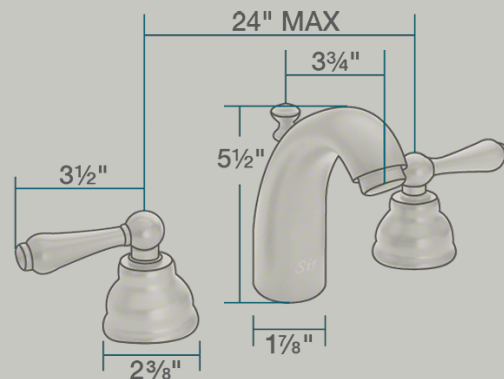

# 706-BN Wide Spread Lavatory Faucet

## Bathroom Faucets

Our bathroom faucets come in an array of styles to compliment your home. Both centerset and widespread installation faucets are available in four distinct finishes. All of our faucets have solid brass waterway construction and ceramic cartridges, making for a faucet that will stand the test of time. One or two handled faucets are available to fit your personal preferences and style.

- 1 7/8" x 3 3/4" x 5 1/2"
- 3-Hole Installation
- 8" - 24" Centerset
- 1/4-Turn Washerless Ceramic Cartridge
- Completely Pressure Tested
- Matching Pop-Up Drain Included
- ADA Approved
- Constructed of Lead-Free Materials
- Complies with NSF Standards
- SDWA Compliant
- Water Sense Certified
- cUPC Certified (Uniform Plumbing Code)
- Limited Lifetime Warranty
- Brushed-Nickel Finish

## Features

<b>3-Hole Installation</b> 	<b>8"-24" Centerset</b> 	<b>1/4-Turn Washerless Ceramic Cartridges</b> 	<b>Pressure Tested</b> 	<b>Pop-Up Drain Included</b> 	<b>ADA Compliant</b> 
<b>Lead-Free Construction</b> 	<b>Complies with NSF Standards</b> 	<b>Safe Drinking Water Act</b> 	<b>WaterSense Meets EPA Criteria</b> 	<b>cUPC Certified</b> 	<b>Limited Lifetime Warranty</b> 