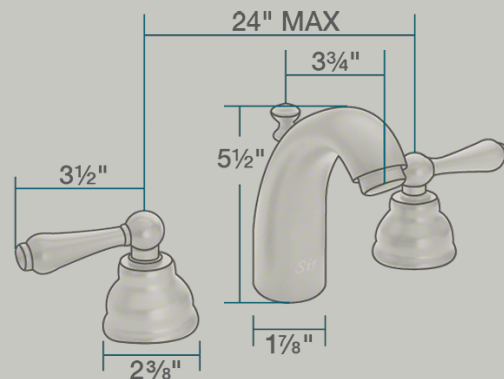

# 706-BN Wide Spread Lavatory Faucet

## Bathroom Faucets

Our bathroom faucets come in an array of styles to compliment your home. Both centerset and widespread installation faucets are available in four distinct finishes. All of our faucets have solid brass waterway construction and ceramic cartridges, making for a faucet that will stand the test of time. One or two handled faucets are available to fit your personal preferences and style.

- 1 7/8" x 3 3/4" x 5 1/2"
- 3-Hole Installation
- 8" - 24" Centerset
- 1/4-Turn Washerless Ceramic Cartridge
- Completely Pressure Tested
- Matching Pop-Up Drain Included
- ADA Approved
- Constructed of Lead-Free Materials
- Complies with NSF Standards
- SDWA Compliant
- Water Sense Certified
- cUPC Certified (Uniform Plumbing Code)
- Limited Lifetime Warranty
- Brushed-Nickel Finish

## Features

<p>3-Hole Installation</p>	<p>8"-24" Centerset</p>	<p>1/4-Turn Washerless Ceramic Cartridges</p>	<p>Pressure Tested</p>	<p>Pop-Up Drain Included</p>	<p>ADA Compliant</p>
<p>Lead-Free Construction</p>	<p>Complies with NSF Standards</p>	<p>Safe Drinking Water Act</p>	<p>WaterSense Meets EPA Criteria</p>	<p>cUPC Certified</p>	<p>Limited Lifetime Warranty</p>