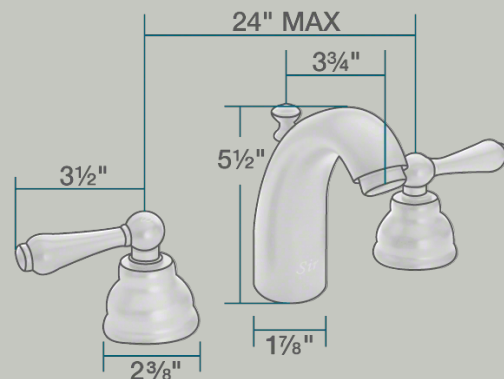

# 706-C Wide Spread Lavatory Faucet

## Bathroom Faucets

Our bathroom faucets come in an array of styles to compliment your home. Both centerset and widespread installation faucets are available in four distinct finishes. All of our faucets have solid brass waterway construction and ceramic cartridges, making for a faucet that will stand the test of time. One or two handled faucets are available to fit your personal preferences and style.

- 1 7/8" x 3 3/4" x 5 1/2"
- 3-Hole Installation
- 8" - 24" Centerset
- 1/4-Turn Washerless Ceramic Cartridge
- Completely Pressure Tested
- Matching Pop-Up Drain Included
- ADA Approved
- Constructed of Lead-Free Materials
- Complies with NSF Standards
- SDWA Compliant
- Water Sense Certified
- cUPC Certified (Uniform Plumbing Code)
- Limited Lifetime Warranty
- Chrome Finish

## Features

<p>3-Hole Installation</p>	<p>8"-24" Centerset</p>	<p>1/4-Turn Washerless Ceramic Cartridges</p>	<p>Pressure Tested</p>	<p>Pop-Up Drain Included</p>	<p>ADA Compliant</p>
<p>Lead-Free Construction</p>	<p>Complies with NSF Standards</p>	<p>Safe Drinking Water Act</p>	<p>WaterSense Meets EPA Criteria</p>	<p>cUPC Certified</p>	<p>Limited Lifetime Warranty</p>