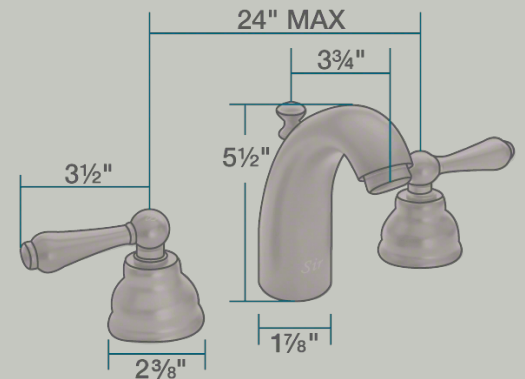

706-ORB Wide Spread Lavatory Faucet

Bathroom Faucets

Our bathroom faucets come in an array of styles to compliment your home. Both centerset and widespread installation faucets are available in four distinct finishes. All of our faucets have solid brass waterway construction and ceramic cartridges, making for a faucet that will stand the test of time. One or two handled faucets are available to fit your personal preferences and style.

- 1 7/8" x 3 3/4" x 5 1/2"
- 3-Hole Installation
- 6" - 24" Centerset
- 1/4-Turn Washerless Ceramic Cartridge
- Completely Pressure Tested
- Matching Pop-Up Drain Included
- ADA Approved
- Constructed of Lead-Free Materials
- Complies with NSF Standards
- SDWA Compliant
- cUPC Certified (Uniform Plumbing Code)
- Lifetime Warranty
- Oil-Rubbed-Bronze Finish

Accessories

No Available Accessories

Available Finishes

Features

<p>3 Hole Installation</p>	<p>6"-24" Centerset</p>	<p>1/4 Turn Washerless Ceramic Cartridges</p>	<p>Pressure Tested</p>	<p>Pop-Up Drain Included</p>	<p>ADA Approved</p>
<p>Lead Free Construction</p>	<p>Complies with NSF Standards</p>	<p>Safe Drinking Water Act</p>	<p>WaterSense Meets EPA Criteria</p>	<p>cUPC Certified</p>	<p>Limited Lifetime Warranty</p>