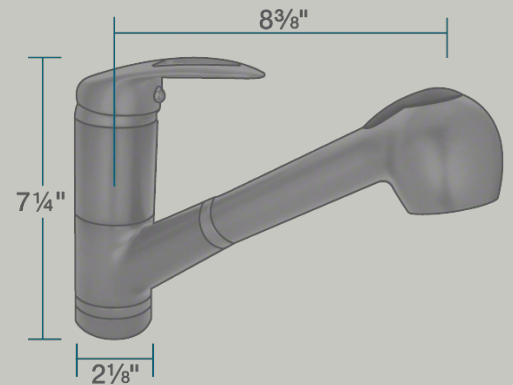

# 708-ABR Pull Out Faucet

## Kitchen Faucets

Our Kitchen Faucets present many options to promote ease of use in your kitchen. A faucet with a pull-out sprayer makes rinsing large and unwieldy dishes quick and easy. The optional soap dispenser saves room by storing your dish soap below the counter and prevents clutter around your sink. We offer a wide variety of faucet styles in four available finishes to match your kitchen's décor.

2 1/8" x 8 3/8" x 7 1/4"  
1- or 3-Hole Installation  
Ceramic Disc Cartridge  
56" Flexible Metal Hose  
Multi-Function, Pull-out Spray  
Completely Pressure Tested  
Constructed of Lead-Free Materials  
Complies with NSF Standards  
SDWA Compliant  
cUPC Certified (Uniform Plumbing Code)  
Limited Lifetime Warranty  
Antique Bronze Finish  
ADA Compliant

## Features

1- or 3-Hole Installation 	Ceramic Disc Cartridge 	56" Flexible Metal Hose 	Multi-Function Spray Head 	Pressure Tested 	Base Plate Available 
ADA Compliant 	Lead-Free Construction 	Complies with NSF Standards 	Safe Drinking Water Act 	cUPC Certified 	Limited Lifetime Warranty 