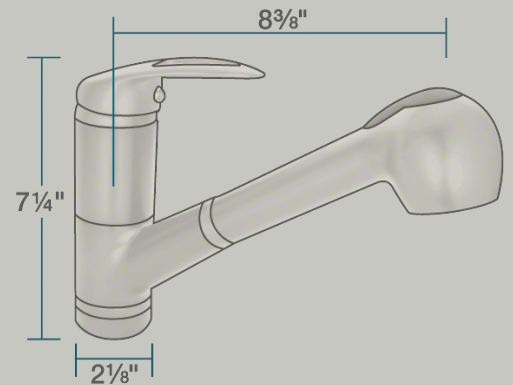

708-BN Pull Out Faucet

Kitchen Faucets

Our Kitchen Faucets present many options to promote ease of use in your kitchen. A faucet with a pull-out sprayer makes rinsing large and unwieldy dishes quick and easy. The optional soap dispenser saves room by storing your dish soap below the counter and prevents clutter around your sink. We offer a wide variety of faucet styles in four available finishes to match your kitchen's décor.

2 1/8" x 8 3/8" x 7 1/4"
 1- or 3-Hole Installation
 Ceramic Disc Cartridge
 56" Flexible Metal Hose
 Multi-Function, Pull-out Spray
 Completely Pressure Tested
 Constructed of Lead-Free Materials
 Complies with NSF Standards
 SDWA Compliant
 cUPC Certified (Uniform Plumbing Code)
 Limited Lifetime Warranty
 Brushed-Nickel Finish
 ADA Compliant

Accessories

*Accessories not included

Available Finishes

Features

<p>1- or 3-Hole Installation</p>	<p>Ceramic Disc Cartridge</p>	<p>56" Flexible Metal Hose</p>	<p>Multi-Function Spray Head</p>	<p>Pressure Tested</p>	<p>Base Plate Available</p>
<p>ADA Compliant</p>	<p>Lead-Free Construction</p>	<p>Complies with NSF Standards</p>	<p>Safe Drinking Water Act</p>	<p>cUPC Certified</p>	<p>Limited Lifetime Warranty</p>