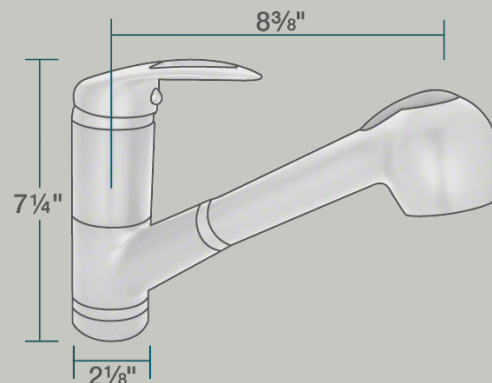

708-C Pull Out Faucet

Kitchen Faucets

Our Kitchen Faucets present many options to promote ease of use in your kitchen. A faucet with a pull-out sprayer makes rinsing large and unwieldy dishes quick and easy. The optional soap dispenser saves room by storing your dish soap below the counter and prevents clutter around your sink. We offer a wide variety of faucet styles in four available finishes to match your kitchen's décor.

2 1/8" x 8 3/8" x 7 1/4"
 1- or 3-Hole Installation
 Ceramic Disc Cartridge
 56" Flexible Metal Hose
 Multi-Function, Pull-out Spray
 Completely Pressure Tested
 Constructed of Lead-Free Materials
 Complies with NSF Standards
 SDWA Compliant
 cUPC Certified (Uniform Plumbing Code)
 Limited Lifetime Warranty
 Chrome Finish
 ADA Compliant

Accessories

*Accessories not included

Available Finishes

Features

<p>1- or 3-Hole Installation</p>	<p>Ceramic Disc Cartridge</p>	<p>56" Flexible Metal Hose</p>	<p>Multi-Function Spray Head</p>	<p>Pressure Tested</p>	<p>Base Plate Available</p>
<p>ADA Compliant</p>	<p>Lead-Free Construction</p>	<p>Complies with NSF Standards</p>	<p>Safe Drinking Water Act</p>	<p>cUPC Certified</p>	<p>Limited Lifetime Warranty</p>