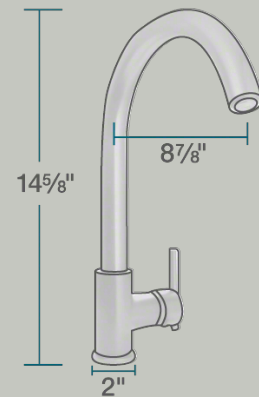

711-C Single Handle Kitchen Faucet

Kitchen Faucets

Our Kitchen Faucets present many options to promote ease of use in your kitchen. A faucet with a pull-out sprayer makes rinsing large and unwieldy dishes quick and easy. The optional soap dispenser saves room by storing your dish soap below the counter and prevents clutter around your sink. We offer a wide variety of faucet styles in four available finishes to match your kitchen's décor.

- 2" x 8 7/8" x 14 5/8"
- 1- or 3-Hole Installation
- Ceramic Disc Cartridge
- 360-Degree Spout
- Completely Pressure Tested
- ADA Approved
- Constructed of Lead-Free Materials
- Complies with NSF Standards
- SDWA Compliant
- cUPC Certified (Uniform Plumbing Code)
- Limited Lifetime Warranty
- Chrome Finish

Accessories

*Accessories not included

Available Finishes

Features

<p>1- or 3-Hole Installation</p>	<p>Ceramic Disc Cartridge</p>	<p>360° Spout</p>	<p>Pressure Tested</p>	<p>Base Plate Available</p>	<p>ADA Compliant</p>
<p>Lead-Free Construction</p>	<p>Complies with NSF Standards</p>	<p>Safe Drinking Water Act</p>	<p>cUPC Certified</p>	<p>Limited Lifetime Warranty</p>	<p>Bar</p>