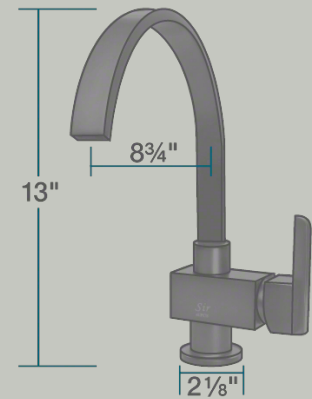

2 1/8" x 8 3/4" x 13"  
1- or 3-Hole Installation  
Ceramic Disc Cartridge  
360-Degree Spout  
Completely Pressure Tested  
ADA Approved  
Limited Lifetime Warranty  
Antique Bronze Finish

## Features

1- or 3-Hole Installation	Ceramic Disc Cartridge	360° Spout	Pressure Tested	ADA Compliant	Limited Lifetime Warranty
Bar					

UPC: 841412112048