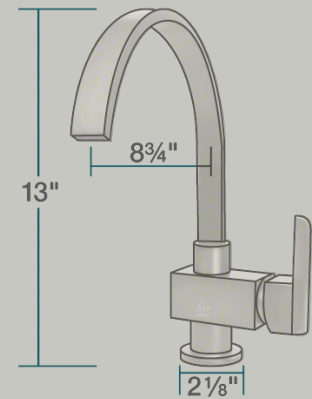

2 1/8" x 8 3/4" x 13"  
 1- or 3-Hole Installation  
 Ceramic Disc Cartridge  
 360-Degree Spout  
 Completely Pressure Tested  
 ADA Approved  
 Limited Lifetime Warranty  
 Brushed-Nickel Finish

## Features

1- or 3-Hole Installation	Ceramic Disc Cartridge	360° Spout	Pressure Tested	ADA Compliant	Limited Lifetime Warranty
Bar					

UPC: 817299013082