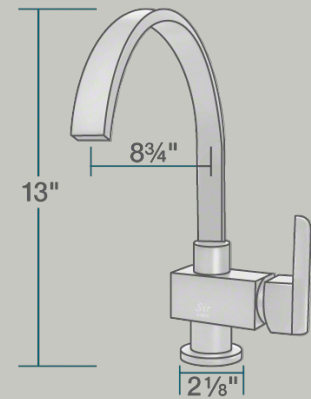

712-C Single Handle Kitchen Faucet

Kitchen Faucets

Our Kitchen Faucets present many options to promote ease of use in your kitchen. A faucet with a pull-out sprayer makes rinsing large and unwieldy dishes quick and easy. The optional soap dispenser saves room by storing your dish soap below the counter and prevents clutter around your sink. We offer a wide variety of faucet styles in four available finishes to match your kitchen's décor.

2 1/8" x 8 3/4" x 13"
 1- or 3-Hole Installation
 Ceramic Disc Cartridge
 360-Degree Spout
 Completely Pressure Tested
 ADA Approved
 Limited Lifetime Warranty
 Chrome Finish

Accessories

*Accessories not included

Available Finishes

Features

1- or 3-Hole Installation	Ceramic Disc Cartridge	360° Spout	Pressure Tested	ADA Compliant	Limited Lifetime Warranty
Bar 					

UPC: 817299013099