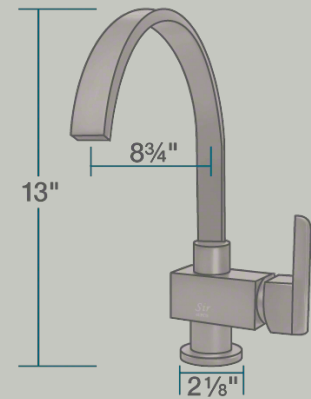

712-ORB Single Handle Kitchen Faucet

Kitchen Faucets

Our Kitchen Faucets present many options to promote ease of use in your kitchen. A faucet with a pull-out sprayer makes rinsing large and unwieldy dishes quick and easy. The optional soap dispenser saves room by storing your dish soap below the counter and prevents clutter around your sink. We offer a wide variety of faucet styles in four available finishes to match your kitchen's décor.

2 1/8" x 8 3/4" x 13"
 1- or 3-Hole Installation
 Ceramic Disc Cartridge
 360-Degree Spout
 Completely Pressure Tested
 ADA Approved
 Lifetime Warranty
 Oil-Rubbed-Bronze Finish

Accessories

*Accessories not included

Available Finishes

Features

1 or 3 hole installation	Ceramic Disc Cartridge	360 Degree Spout	Pressure Tested	ADA Approved	Limited Lifetime Warranty

UPC: 817299013105