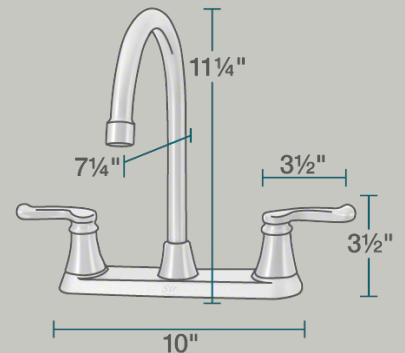

7142-C Double Handle Faucet

Kitchen Faucets

Our Kitchen Faucets present many options to promote ease of use in your kitchen. A faucet with a pull-out sprayer makes rinsing large and unwieldy dishes quick and easy. The optional soap dispenser saves room by storing your dish soap below the counter and prevents clutter around your sink. We offer a wide variety of faucet styles in four available finishes to match your kitchen's décor.

- 10" x 7 1/4" x 11 1/4"
- 3- or 4-Hole Installation
- 8" Centerset
- 1/4-Turn Washerless Ceramic Cartridge
- Completely Pressure Tested
- ADA Approved
- Constructed of Lead-Free Materials
- Complies with NSF Standards
- SDWA Compliant
- cUPC Certified (Uniform Plumbing Code)
- Limited Lifetime Warranty
- Chrome Finish

Accessories

*Accessories not included

Available Finishes

UPC: 819084018654

Features

<p>3-Hole Installation</p>	<p>1/4-Turn Washerless Ceramic Cartridges</p>	<p>Pressure Tested</p>	<p>ADA Compliant</p>	<p>Lead-Free Construction</p>	<p>Complies with NSF Standards</p>
<p>Safe Drinking Water Act</p>	<p>cUPC Certified</p>	<p>Limited Lifetime Warranty</p>	<p>Traditional</p>		