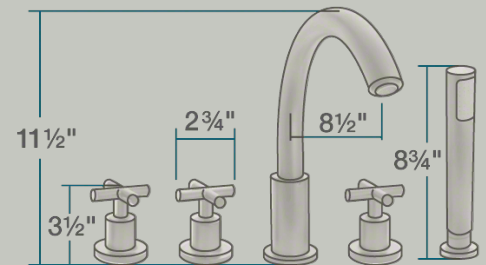

716-BN Roman Tub Faucet with Body Spray

Roman Tub Sets

Our Roman Tub Faucets are an excellent complement to any bathtub. The separate centerset parts allow for flexibility in installation, and the washerless ceramic cartridges and flexible spray hose provide great flow rate and coverage area. The tub faucets are available in four finishes to match with any bathroom style.

- 2 1/2" x 8 1/2" x 11 1/2"
- 5-Hole Installation
- 6" - 24" Centerset
- 1/4-Turn Washerless Ceramic Cartridge
- 84" Flexible Metal Hose
- Completely Pressure Tested
- ADA Approved
- Lifetime Warranty
- PVD Brushed-Nickel Finish

Accessories

No Available Accessories

Available Finishes

Features

<p>5 Hole Installation</p>	<p>6"-24" Centerset</p>	<p>1/4 Turn Washerless Ceramic Cartridges</p>	<p>84" Flexible Metal Hose</p>	<p>Pressure Tested</p>	<p>ADA Approved</p>
<p>Limited Lifetime Warranty</p>					