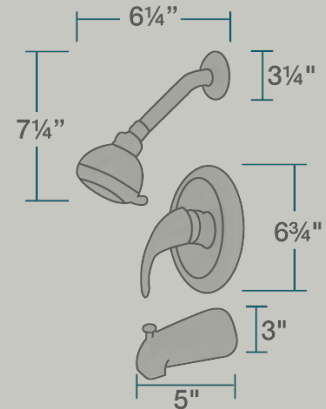

717-ABR 3 Piece Shower Set

Shower Sets

Shower sets play an integral part in any bathroom; showers are usually the start or finish to a day. Our shower sets are available with a standard multi-spray head or with a relaxing rainfall spray head. The limited temperature stop will prevent scalding when a toilet is flushed as it maintains a constant temperature regardless of incoming water pressures. Each set comes with the handle and valve so no additional parts need to be purchased separately.

- 2 3/8" x 6 1/4" x 7 1/4"
- Ceramic Disc Cartridge
- Limited Temperature Stop
- Completely Pressure Tested
- ADA Approved
- Limited Lifetime Warranty
- Antique Bronze Finish
- Water Flow Regulator

Accessories

No Available Accessories

Available Finishes

Features

Ceramic Disc Cartridge	Limited Temp Stop	Pressure Tested	ADA Compliant	Limited Lifetime Warranty	Show/Tub

UPC: 841412112062