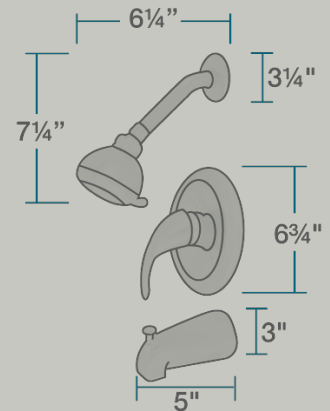

# 717-ABR 3 Piece Shower Set

## Shower Sets

Shower sets play an integral part in any bathroom; showers are usually the start or finish to a day. Our shower sets are available with a standard multi-spray head or with a relaxing rainfall spray head. The limited temperature stop will prevent scalding when a toilet is flushed as it maintains a constant temperature regardless of incoming water pressures. Each set comes with the handle and valve so no additional parts need to be purchased separately.

- 2 3/8" x 6 1/4" x 7 1/4"
- Ceramic Disc Cartridge
- Limited Temperature Stop
- Completely Pressure Tested
- ADA Approved
- Limited Lifetime Warranty
- Antique Bronze Finish
- Water Flow Regulator