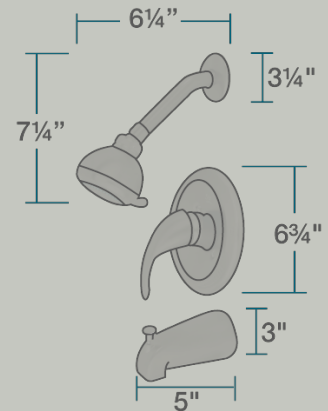

# 717-BN 3 Piece Shower Set

## Shower Sets

Shower sets play an integral part in any bathroom; showers are usually the start or finish to a day. Our shower sets are available with a standard multi-spray head or with a relaxing rainfall spray head. The limited temperature stop will prevent scalding when a toilet is flushed as it maintains a constant temperature regardless of incoming water pressures. Each set comes with the handle and valve so no additional parts need to be purchased separately.

- 2 3/8" x 6 1/4" x 7 1/4"
- Ceramic Disc Cartridge
- Limited Temperature Stop
- Completely Pressure Tested
- ADA Approved
- Limited Lifetime Warranty
- Brushed-Nickel Finish
- Water Flow Regulator