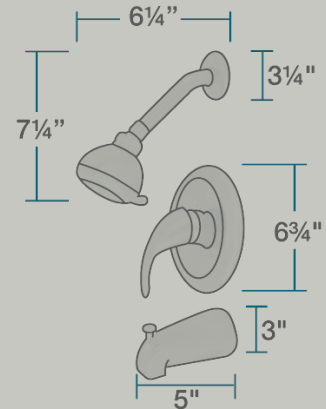

717-C 3 Piece Shower Set

Shower Sets

Shower sets play an integral part in any bathroom; showers are usually the start or finish to a day. Our shower sets are available with a standard multi-spray head or with a relaxing rainfall spray head. The limited temperature stop will prevent scalding when a toilet is flushed as it maintains a constant temperature regardless of incoming water pressures. Each set comes with the handle and valve so no additional parts need to be purchased separately.

- 2 3/8" x 6 1/4" x 7 1/4"
- Ceramic Disc Cartridge
- Limited Temperature Stop
- Completely Pressure Tested
- ADA Approved
- Limited Lifetime Warranty
- Chrome Finish
- Water Flow Regulator

Accessories

No Available Accessories

Available Finishes

Features

Ceramic Disc Cartridge	Limited Temp Stop	Pressure Tested	ADA Compliant	Limited Lifetime Warranty	Show/Tub

UPC: 817299013235