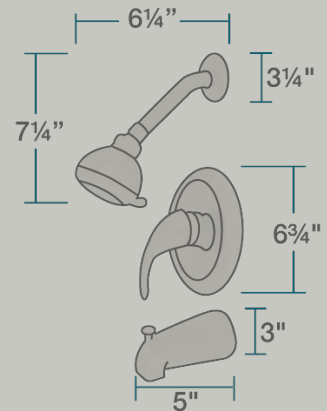

717-ORB 3 Piece Shower Set

Shower Sets

Shower sets play an integral part in any bathroom; showers are usually the start or finish to a day. Our shower sets are available with a standard multi-spray head or with a relaxing rainfall spray head. The limited temperature stop will prevent scalding when a toilet is flushed as it maintains a constant temperature regardless of incoming water pressures. Each set comes with the handle and valve so no additional parts need to be purchased separately.

- 3 1/4" x 6 1/4" x 2 3/8"
- Ceramic Disc Cartridge
- Limited Temperature Stop
- Completely Pressure Tested
- ADA Approved
- Lifetime Warranty
- Oil-Rubbed-Bronze Finish
- Water Flow Regulator

Accessories

No Available Accessories

Available Finishes

Features

<p>Ceramic Disc Cartridge</p> 	<p>Limited Temp Stop</p> 	<p>Pressure Tested</p> 	<p>ADA Approved</p> 	<p>Limited Lifetime Warranty</p> 	

UPC: 817299013242