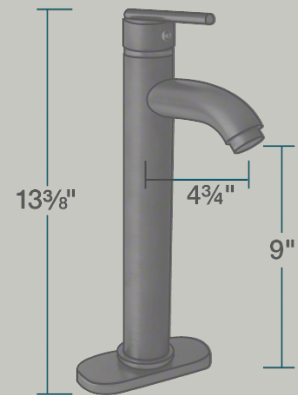

# 718-ABR Vessel Faucet

## Bathroom Faucets

Our bathroom faucets come in an array of styles to compliment your home. Both centerset and widespread installation faucets are available in four distinct finishes. All of our faucets have solid brass waterway construction and ceramic cartridges, making for a faucet that will stand the test of time. One or two handled faucets are available to fit your personal preferences and style.

- 2" x 4 3/4" x 13 3/8"
- 1-Hole Installation
- Ceramic Disc Cartridge
- Completely Pressure Tested
- ADA Approved
- Constructed of Lead-Free Materials
- Complies with NSF Standards
- SDWA Compliant
- cUPC Certified (Uniform Plumbing Code)
- Limited Lifetime Warranty
- Antique Bronze Finish