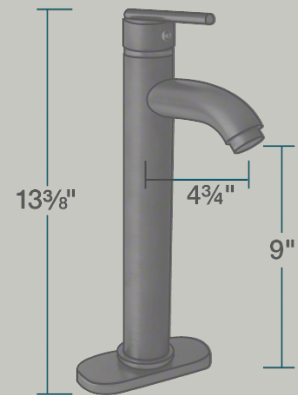

718-ABR Vessel Faucet

Bathroom Faucets

Our bathroom faucets come in an array of styles to compliment your home. Both centerset and widespread installation faucets are available in four distinct finishes. All of our faucets have solid brass waterway construction and ceramic cartridges, making for a faucet that will stand the test of time. One or two handled faucets are available to fit your personal preferences and style.

- 2" x 4 3/4" x 13 3/8"
- 1-Hole Installation
- Ceramic Disc Cartridge
- Completely Pressure Tested
- ADA Approved
- Constructed of Lead-Free Materials
- Complies with NSF Standards
- SDWA Compliant
- cUPC Certified (Uniform Plumbing Code)
- Limited Lifetime Warranty
- Antique Bronze Finish

Accessories

No Available Accessories

Available Finishes

Features

1-Hole Installation 	Ceramic Disc Cartridge 	Pressure Tested 	Base Plate Available 	ADA Compliant 	Lead-Free Construction
Complies with NSF Standards 	Safe Drinking Water Act 	cUPC Certified 	Limited Lifetime Warranty 	Vessel 	