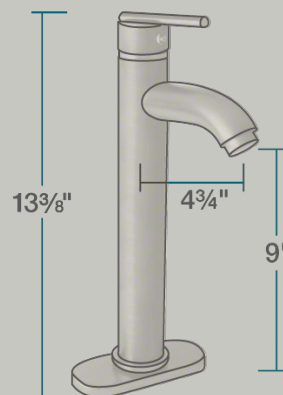

718-BN Vessel Faucet

Bathroom Faucets

Our bathroom faucets come in an array of styles to compliment your home. Both centerset and widespread installation faucets are available in four distinct finishes. All of our faucets have solid brass waterway construction and ceramic cartridges, making for a faucet that will stand the test of time. One or two handled faucets are available to fit your personal preferences and style.

- 2" x 4 3/4" x 13 3/8"
- 1-Hole Installation
- Ceramic Disc Cartridge
- Completely Pressure Tested
- ADA Approved
- Constructed of Lead-Free Materials
- Complies with NSF Standards
- SDWA Compliant
- Water Sense Certified
- cUPC Certified (Uniform Plumbing Code)
- Limited Lifetime Warranty
- Brushed-Nickel Finish

Accessories

No Available Accessories

Available Finishes

Features

1-Hole Installation 	Ceramic Disc Cartridge 	Pressure Tested 	Base Plate Available 	ADA Compliant 	Lead-Free Construction
Complies with NSF Standards 	Safe Drinking Water Act 	WaterSense Meets EPA Criteria 	cUPC Certified 	Limited Lifetime Warranty 	Vessel