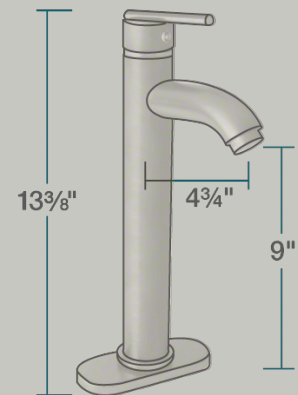

718-BN Vessel Faucet

- 2" x 4 3/4" x 13 3/8"
- 1-Hole Installation
- Ceramic Disc Cartridge
- Completely Pressure Tested
- ADA Approved
- Constructed of Lead-Free Materials
- Complies with NSF Standards
- SDWA Compliant
- Water Sense Certified
- cUPC Certified (Uniform Plumbing Code)
- Limited Lifetime Warranty
- Brushed-Nickel Finish

Bathroom Faucets

Our bathroom faucets come in an array of styles to compliment your home. Both centerset and widespread installation faucets are available in four distinct finishes. All of our faucets have solid brass waterway construction and ceramic cartridges, making for a faucet that will stand the test of time. One or two handled faucets are available to fit your personal preferences and style.

Accessories

No Available Accessories

Available Finishes

Features

<p>1-Hole Installation</p>	<p>Ceramic Disc Cartridge</p>	<p>Pressure Tested</p>	<p>Base Plate Available</p>	<p>ADA Compliant</p>	<p>Lead-Free Construction</p>
<p>Complies with NSF Standards</p>	<p>Safe Drinking Water Act</p>	<p>WaterSense Meets EPA Criteria</p>	<p>cUPC Certified</p>	<p>Limited Lifetime Warranty</p>	<p>Vessel</p>