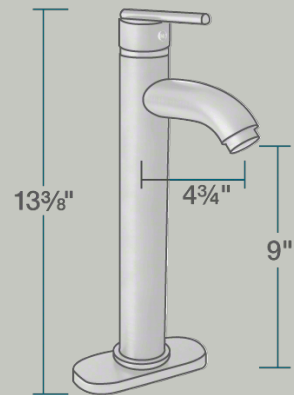

718-C Vessel Faucet

- 2" x 4 3/4" x 13 3/8"
- 1-Hole Installation
- Ceramic Disc Cartridge
- Completely Pressure Tested
- ADA Approved
- Constructed of Lead-Free Materials
- Complies with NSF Standards
- SDWA Compliant
- Water Sense Certified
- cUPC Certified (Uniform Plumbing Code)
- Limited Lifetime Warranty
- Chrome Finish

Bathroom Faucets

Our bathroom faucets come in an array of styles to compliment your home. Both centerset and widespread installation faucets are available in four distinct finishes. All of our faucets have solid brass waterway construction and ceramic cartridges, making for a faucet that will stand the test of time. One or two handled faucets are available to fit your personal preferences and style.

Accessories

No Available Accessories

Available Finishes

Features

<p>1-Hole Installation</p>	<p>Ceramic Disc Cartridge</p>	<p>Pressure Tested</p>	<p>Base Plate Available</p>	<p>ADA Compliant</p>	<p>Lead-Free Construction</p>
<p>Complies with NSF Standards</p>	<p>Safe Drinking Water Act</p>	<p>WaterSense Meets EPA Criteria</p>	<p>cUPC Certified</p>	<p>Limited Lifetime Warranty</p>	<p>Vessel</p>