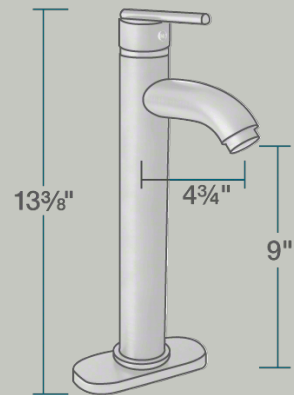

# 718-C Vessel Faucet

- 2" x 4 3/4" x 13 3/8"
- 1-Hole Installation
- Ceramic Disc Cartridge
- Completely Pressure Tested
- ADA Approved
- Constructed of Lead-Free Materials
- Complies with NSF Standards
- SDWA Compliant
- Water Sense Certified
- cUPC Certified (Uniform Plumbing Code)
- Limited Lifetime Warranty
- Chrome Finish

## Bathroom Faucets

Our bathroom faucets come in an array of styles to compliment your home. Both centerset and widespread installation faucets are available in four distinct finishes. All of our faucets have solid brass waterway construction and ceramic cartridges, making for a faucet that will stand the test of time. One or two handled faucets are available to fit your personal preferences and style.