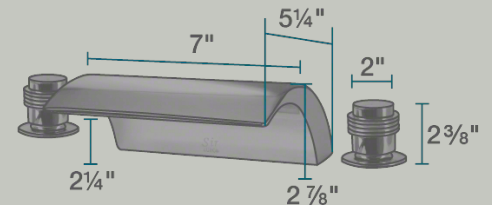

## Roman Tub Sets

Our Roman Tub Faucets are an excellent complement to any bathtub. The separate centerset parts allow for flexibility in installation, and the washerless ceramic cartridges and flexible spray hose provide great flow rate and coverage area. The tub faucets are available in four finishes to match with any bathroom style.

7" x 5 1/4" x 2 7/8"  
 3-Hole Installation  
 6" - 24" Centerset  
 1/4-Turn Washerless Ceramic Cartridge  
 Completely Pressure Tested  
 Lifetime Warranty  
 Antique Bronze Finish  
 ADA Compliant

## Features

<p>3 Hole Installation</p>	<p>6"-24" Centerset</p>	<p>1/4 Turn Washerless Ceramic Cartridges</p>	<p>Pressure Tested</p>	<p>ADA Approved</p>	<p>Limited Lifetime Warranty</p>

UPC: 841412112086