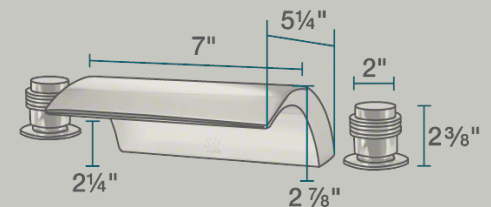

719-BN Roman Tub Faucet Set

Roman Tub Sets

Our Roman Tub Faucets are an excellent complement to any bathtub. The separate centerset parts allow for flexibility in installation, and the washerless ceramic cartridges and flexible spray hose provide great flow rate and coverage area. The tub faucets are available in four finishes to match with any bathroom style.

7" x 5 1/4" x 2 7/8"
 3-Hole Installation
 6" - 24" Centerset
 1/4-Turn Washerless Ceramic Cartridge
 Completely Pressure Tested
 Limited Lifetime Warranty
 Brushed-Nickel Finish

Accessories

No Available Accessories

Available Finishes

Features

3-Hole Installation	6"-24" Centerset	1/4-Turn Washerless Ceramic Cartridges	Pressure Tested	Limited Lifetime Warranty	

UPC: 819084018708