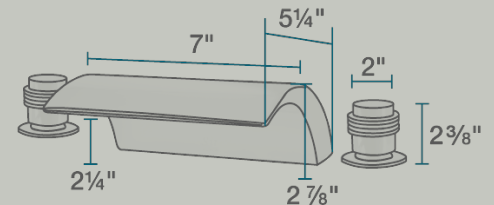

719-C Roman Tub Faucet Set

Roman Tub Sets

Our Roman Tub Faucets are an excellent complement to any bathtub. The separate centerset parts allow for flexibility in installation, and the washerless ceramic cartridges and flexible spray hose provide great flow rate and coverage area. The tub faucets are available in four finishes to match with any bathroom style.

7" x 5 1/4" x 2 7/8"
3-Hole Installation
6" - 24" Centerset
1/4-Turn Washerless Ceramic Cartridge
Completely Pressure Tested
Limited Lifetime Warranty
Chrome Finish

Accessories

No Available Accessories

Available Finishes

Features

3-Hole Installation	6"-24" Centerset	1/4-Turn Washerless Ceramic Cartridges	Pressure Tested	Limited Lifetime Warranty	

UPC: 819084018692