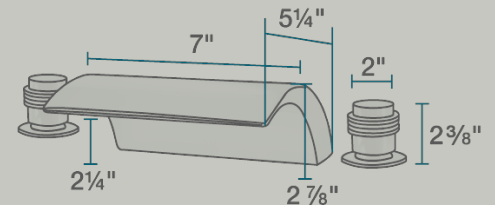

719-C Roman Tub Faucet Set

Roman Tub Sets

Our Roman Tub Faucets are an excellent complement to any bathtub. The separate centerset parts allow for flexibility in installation, and the washerless ceramic cartridges and flexible spray hose provide great flow rate and coverage area. The tub faucets are available in four finishes to match with any bathroom style.

7" x 5 1/4" x 2 7/8"
3-Hole Installation
6" - 24" Centerset
1/4-Turn Washerless Ceramic Cartridge
Completely Pressure Tested
Limited Lifetime Warranty
Chrome Finish

Accessories

No Available Accessories

Available Finishes

Features

3-Hole Installation	6"-24" Centerset	1/4-Turn Washerless Ceramic Cartridges	Pressure Tested	Limited Lifetime Warranty	

UPC: 819084018692