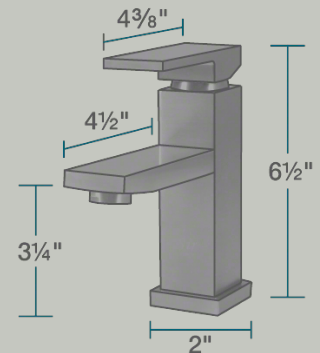

720-ABR Vessel Faucet

Bathroom Faucets

Our bathroom faucets come in an array of styles to compliment your home. Both centerset and widespread installation faucets are available in four distinct finishes. All of our faucets have solid brass waterway construction and ceramic cartridges, making for a faucet that will stand the test of time. One or two handled faucets are available to fit your personal preferences and style.

2" x 4 1/2" x 6 1/2"
 1-Hole Installation
 Ceramic Disc Cartridge
 Completely Pressure Tested
 ADA Approved
 Constructed of Lead-Free Materials
 Complies with NSF Standards
 SDWA Compliant
 cUPC Certified (Uniform Plumbing Code)
 Limited Lifetime Warranty
 Antique Bronze Finish