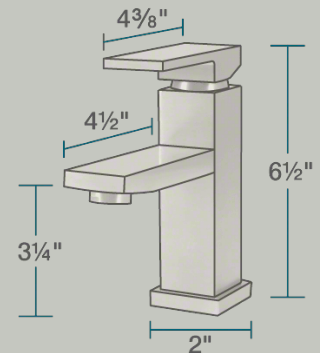

720-BN Vessel Faucet

Bathroom Faucets

Our bathroom faucets come in an array of styles to compliment your home. Both centerset and widespread installation faucets are available in four distinct finishes. All of our faucets have solid brass waterway construction and ceramic cartridges, making for a faucet that will stand the test of time. One or two handled faucets are available to fit your personal preferences and style.

- 2" x 4 1/2" x 6 1/2"
- 1-Hole Installation
- Ceramic Disc Cartridge
- Completely Pressure Tested
- ADA Approved
- Constructed of Lead-Free Materials
- Complies with NSF Standards
- SDWA Compliant
- Water Sense Certified
- cUPC Certified (Uniform Plumbing Code)
- Limited Lifetime Warranty
- Brushed-Nickel Finish