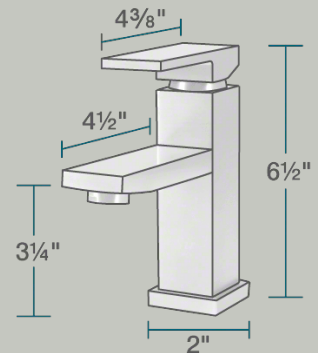

720-C Vessel Faucet

Bathroom Faucets

Our bathroom faucets come in an array of styles to compliment your home. Both centerset and widespread installation faucets are available in four distinct finishes. All of our faucets have solid brass waterway construction and ceramic cartridges, making for a faucet that will stand the test of time. One or two handled faucets are available to fit your personal preferences and style.

- 2" x 4 1/2" x 6 1/2"
- 1-Hole Installation
- Ceramic Disc Cartridge
- Completely Pressure Tested
- ADA Approved
- Constructed of Lead-Free Materials
- Complies with NSF Standards
- SDWA Compliant
- Water Sense Certified
- cUPC Certified (Uniform Plumbing Code)
- Limited Lifetime Warranty
- Chrome Finish