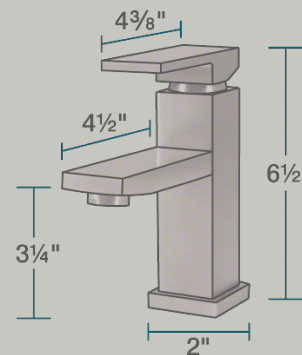

# 720-ORB Vessel Faucet

## Bathroom Faucets

Our bathroom faucets come in an array of styles to compliment your home. Both centerset and widespread installation faucets are available in four distinct finishes. All of our faucets have solid brass waterway construction and ceramic cartridges, making for a faucet that will stand the test of time. One or two handled faucets are available to fit your personal preferences and style.

- 2" x 4 1/2" x 6 1/2"
- 1-Hole Installation
- Ceramic Disc Cartridge
- Completely Pressure Tested
- ADA Approved
- Constructed of Lead-Free Materials
- Complies with NSF Standards
- SDWA Compliant
- Water Sense Certified
- cUPC Certified (Uniform Plumbing Code)
- Lifetime Warranty
- Oil-Rubbed-Bronze Finish