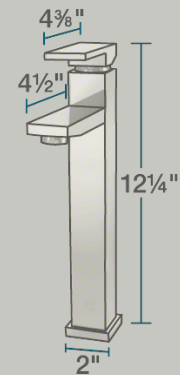

721-BN Vessel Faucet

Bathroom Faucets

Our bathroom faucets come in an array of styles to compliment your home. Both centerset and widespread installation faucets are available in four distinct finishes. All of our faucets have solid brass waterway construction and ceramic cartridges, making for a faucet that will stand the test of time. One or two handled faucets are available to fit your personal preferences and style.

- 2" x 4 1/2" x 12 1/4"
- 1-Hole Installation
- Ceramic Disc Cartridge
- Completely Pressure Tested
- ADA Approved
- Constructed of Lead-Free Materials
- Complies with NSF Standards
- SDWA Compliant
- Water Sense Certified
- cUPC Certified (Uniform Plumbing Code)
- Limited Lifetime Warranty
- Brushed-Nickel Finish