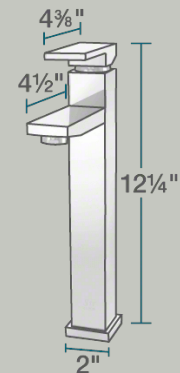

721-C Vessel Faucet

- 2" x 4 1/2" x 12 1/4"
- 1-Hole Installation
- Ceramic Disc Cartridge
- Completely Pressure Tested
- ADA Approved
- Constructed of Lead-Free Materials
- Complies with NSF Standards
- SDWA Compliant
- Water Sense Certified
- cUPC Certified (Uniform Plumbing Code)
- Limited Lifetime Warranty
- Chrome Finish

Bathroom Faucets

Our bathroom faucets come in an array of styles to compliment your home. Both centerset and widespread installation faucets are available in four distinct finishes. All of our faucets have solid brass waterway construction and ceramic cartridges, making for a faucet that will stand the test of time. One or two handled faucets are available to fit your personal preferences and style.