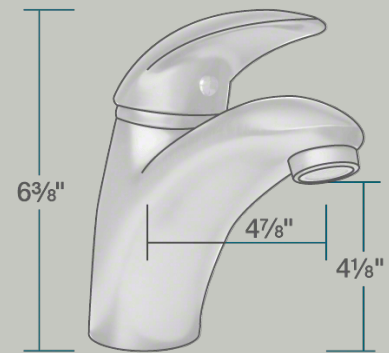

722-C Single Handle Bathroom Faucet

Bathroom Faucets

Our bathroom faucets come in an array of styles to compliment your home. Both centerset and widespread installation faucets are available in four distinct finishes. All of our faucets have solid brass waterway construction and ceramic cartridges, making for a faucet that will stand the test of time. One or two handled faucets are available to fit your personal preferences and style.

- 2 3/8" x 4 7/8" x 6 3/8"
- 1-Hole Installation
- Ceramic Disc Cartridge
- Completely Pressure Tested
- ADA Approved
- Constructed of Lead-Free Materials
- Complies with NSF Standards
- SDWA Compliant
- Water Sense Certified
- cUPC Certified (Uniform Plumbing Code)
- Limited Lifetime Warranty
- Chrome Finish

Accessories

No Available Accessories

Available Finishes

Features

<p>1-Hole Installation</p>	<p>Ceramic Disc Cartridge</p>	<p>Pressure Tested</p>	<p>ADA Compliant</p>	<p>Lead-Free Construction</p>	<p>Complies with NSF Standards</p>
<p>Safe Drinking Water Act</p>	<p>WaterSense Meets EPA Criteria</p>	<p>cUPC Certified</p>	<p>Limited Lifetime Warranty</p>	<p>Traditional</p>	