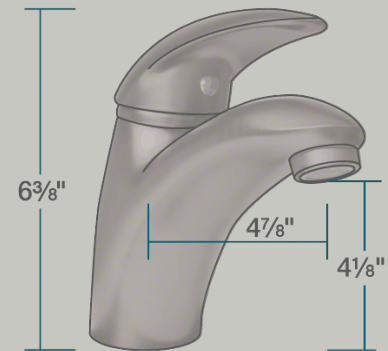

722-ORB Single Handle Bathroom Faucet

Bathroom Faucets

Our bathroom faucets come in an array of styles to compliment your home. Both centerset and widespread installation faucets are available in four distinct finishes. All of our faucets have solid brass waterway construction and ceramic cartridges, making for a faucet that will stand the test of time. One or two handled faucets are available to fit your personal preferences and style.

- 2 3/8" x 4 7/8" x 6 3/8"
- 1-Hole Installation
- Ceramic Disc Cartridge
- Completely Pressure Tested
- ADA Approved
- Constructed of Lead-Free Materials
- Complies with NSF Standards
- SDWA Compliant
- Water Sense Certified
- cUPC Certified (Uniform Plumbing Code)
- Limited Lifetime Warranty
- Oil-Rubbed-Bronze Finish