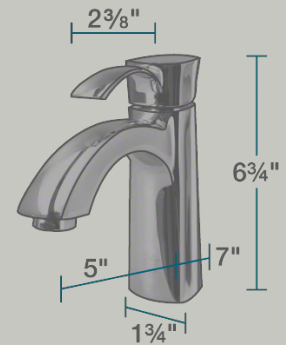

## 725-ABR Vessel Faucet

### Bathroom Faucets

Our bathroom faucets come in an array of styles to compliment your home. Both centerset and widespread installation faucets are available in four distinct finishes. All of our faucets have solid brass waterway construction and ceramic cartridges, making for a faucet that will stand the test of time. One or two handled faucets are available to fit your personal preferences and style.

1 3/4" x 5" x 6 3/4"  
1-Hole Installation  
Ceramic Disc Cartridge  
Completely Pressure Tested  
ADA Approved  
Limited Lifetime Warranty  
Antique Bronze Finish