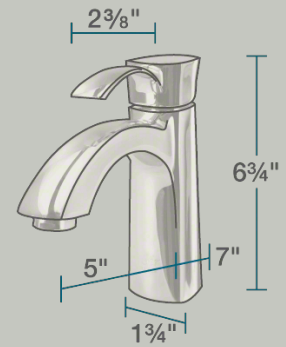

725-BN Vessel Faucet

Bathroom Faucets

Our bathroom faucets come in an array of styles to compliment your home. Both centerset and widespread installation faucets are available in four distinct finishes. All of our faucets have solid brass waterway construction and ceramic cartridges, making for a faucet that will stand the test of time. One or two handled faucets are available to fit your personal preferences and style.

- 1 3/4" x 5" x 6 3/4"
- 1-Hole Installation
- Ceramic Disc Cartridge
- Completely Pressure Tested
- ADA Approved
- Limited Lifetime Warranty
- Brushed-Nickel Finish

Accessories

No Available Accessories