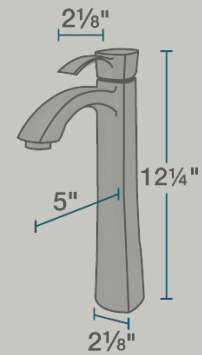

726-ABR Vessel Faucet

Bathroom Faucets

Our bathroom faucets come in an array of styles to compliment your home. Both centerset and widespread installation faucets are available in four distinct finishes. All of our faucets have solid brass waterway construction and ceramic cartridges, making for a faucet that will stand the test of time. One or two handled faucets are available to fit your personal preferences and style.

2 1/8" x 5" x 12 1/4"
1-Hole Installation
Ceramic Disc Cartridge
Completely Pressure Tested
ADA Approved
Limited Lifetime Warranty
Antique Bronze Finish

Accessories

No Available Accessories

Available Finishes

Features

1-Hole Installation	Ceramic Disc Cartridge	Pressure Tested	ADA Compliant	Limited Lifetime Warranty	Vessel

UPC: 841412112130