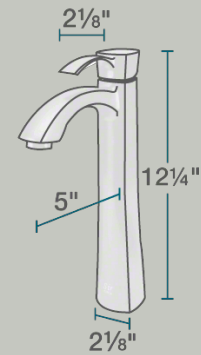

726-C Vessel Faucet

2 1/8" x 5" x 12 1/4"
 1-Hole Installation
 Ceramic Disc Cartridge
 Completely Pressure Tested
 ADA Approved
 Limited Lifetime Warranty
 Chrome Finish

Bathroom Faucets

Our bathroom faucets come in an array of styles to compliment your home. Both centerset and widespread installation faucets are available in four distinct finishes. All of our faucets have solid brass waterway construction and ceramic cartridges, making for a faucet that will stand the test of time. One or two handled faucets are available to fit your personal preferences and style.

Accessories

No Available Accessories

Available Finishes

Features

<p>1 Hole Installation</p>	<p>Ceramic Disc Cartridge</p>	<p>Pressure Tested</p>	<p>ADA Approved</p>	<p>WaterSense Meets EPA Criteria</p> <p><small>Certified by IAPMO R&T</small></p>	<p>Limited Lifetime Warranty</p>