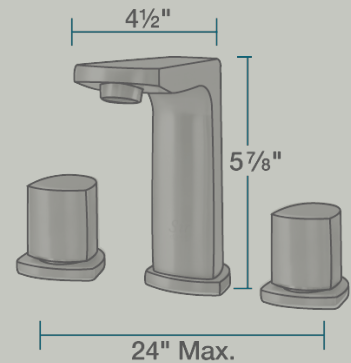

728-ABR Widespread Faucet

Bathroom Faucets

Our bathroom faucets come in an array of styles to compliment your home. Both centerset and widespread installation faucets are available in four distinct finishes. All of our faucets have solid brass waterway construction and ceramic cartridges, making for a faucet that will stand the test of time. One or two handled faucets are available to fit your personal preferences and style.

- 2" x 4 1/2" x 5 7/8"
- 3-Hole Installation
- 6" - 24" Centerset
- 1/4-Turn Washerless Ceramic Cartridge
- Completely Pressure Tested
- Constructed of Lead-Free Materials
- Complies with NSF Standards
- SDWA Compliant
- cUPC Certified (Uniform Plumbing Code)
- Limited Lifetime Warranty
- Antique Bronze Finish

Accessories

No Available Accessories

Available Finishes

Features

<p>3-Hole Installation</p>	<p>6"-24" Centerset</p>	<p>1/4-Turn Washerless Ceramic Cartridges</p>	<p>Pressure Tested</p>	<p>Lead-Free Construction</p>	<p>Complies with NSF Standards</p>
<p>Safe Drinking Water Act</p>	<p>cUPC Certified</p>	<p>Limited Lifetime Warranty</p>	<p>Traditional</p>		