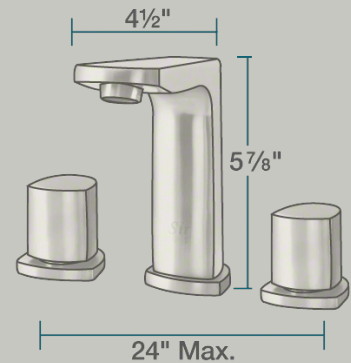

# 728-BN Widespread Faucet

## Bathroom Faucets

Our bathroom faucets come in an array of styles to compliment your home. Both centerset and widespread installation faucets are available in four distinct finishes. All of our faucets have solid brass waterway construction and ceramic cartridges, making for a faucet that will stand the test of time. One or two handled faucets are available to fit your personal preferences and style.

- 2" x 4 1/2" x 5 7/8"
- 3-Hole Installation
- 6" - 24" Centerset
- 1/4-Turn Washerless Ceramic Cartridge
- Completely Pressure Tested
- Constructed of Lead-Free Materials
- Complies with NSF Standards
- SDWA Compliant
- cUPC Certified (Uniform Plumbing Code)
- Limited Lifetime Warranty
- Brushed-Nickel Finish

## Features

<p>3-Hole Installation</p>	<p>6"-24" Centerset</p>	<p>1/4-Turn Washerless Ceramic Cartridges</p>	<p>Pressure Tested</p>	<p>Lead-Free Construction</p>	<p>Complies with NSF Standards</p>
<p>Safe Drinking Water Act</p>	<p>cUPC Certified</p>	<p>Limited Lifetime Warranty</p>	<p>Traditional</p>		